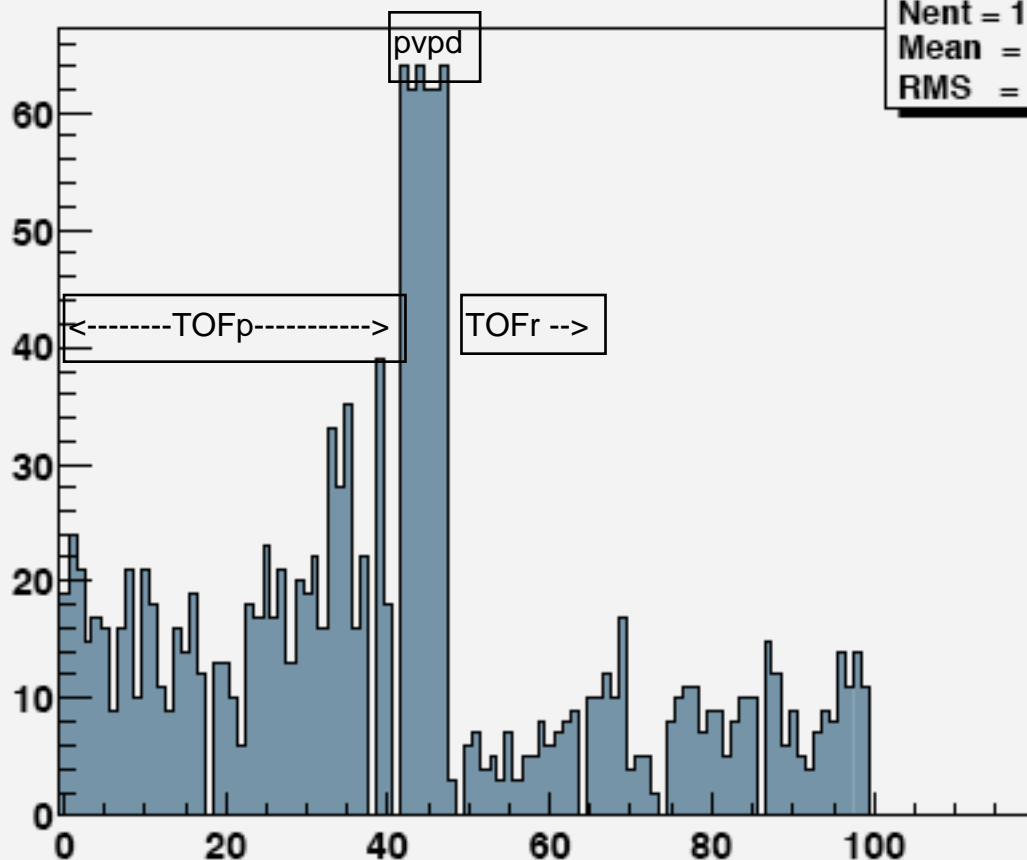

TOF TDC hit pattern

h83_tof_htdc
Nent = 1469
Mean = 41.83
RMS = 25.55